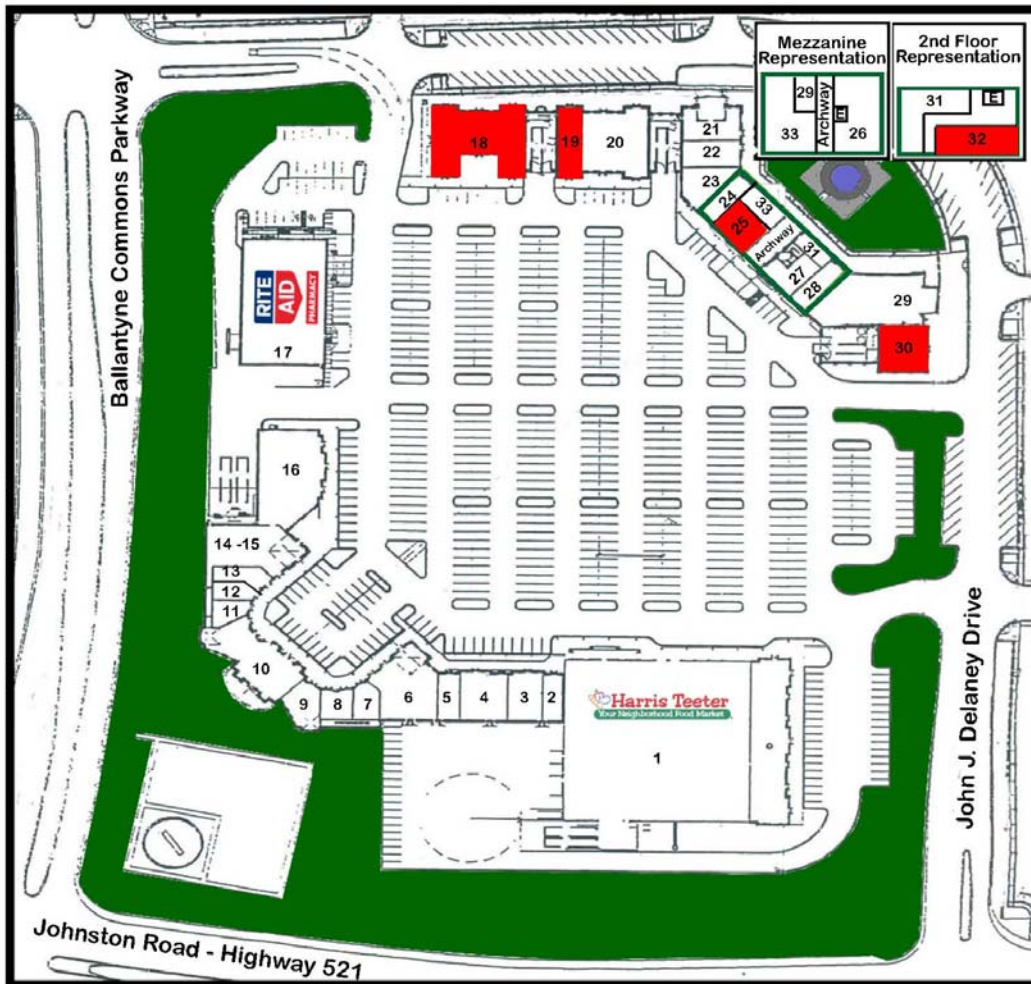

## Features:

- 137,158 ± SF Upscale Retail Shopping Center
- Anchored by Harris Teeter.
- Located across from Ballantyne Resort
- Adjacent to 2 million SF of office space.
- Surrounded by the fastest growing, most affluent residential area in Charlotte.
- Eight of the region's finest golf course communities are within a ten minute drive.
- Traffic Count: 36,000 Cars Per Day

# CHARLOTTE, NORTH CAROLINA

**BALLANTYNE**  
COMMONS EAST

www.BallantyneCommonsEast.com

	Square Feet		Square Feet
1 Harris Teeter	46,939	20 McAlister's Deli	4,800
2 Carriage Fine Dry Cleaning	1,134	21 Nikko Japanese Restaurant	2,616
3 Wolf Camera	1,984	22 Pizza Hut	1,790
4 Hollyhock Tan	2,665	23 Ballantyne Kicks	2,027
5 SuperCuts	1,219	24 Chef Kwo	1,322
6 Blockbuster Video	4,366	25 Available	1,760
7 Brownlee Jewelers	1,030	26 Criswell & Criswell Plastic Surgery	2,989
8 Maggie Moo's	1,095	27 The UPS Store	1,612
9 Advance Eyecare Associates	1,564	28 Ni Ni Nail Spa	1,303
10-11 Helen Adams Realty	4,920	29 Zapata's Restaurant	5,400
12 Fast Frame	913	30 Available	3,274
13 The Cubbyhole	1,905	31 Ballantyne Center For Dentistry	3,833
14-15 Carmen! Carmen!	3,600	32 Available	3,074
16 Fox & Hound English Pub	7,200	33 Signature Wellness	2,108
17 Rite Aid Pharmacy	10,908		
18 Available	5,953		
19 Available	1,855		
		<b>Total Square Feet</b>	<b>137,158</b>